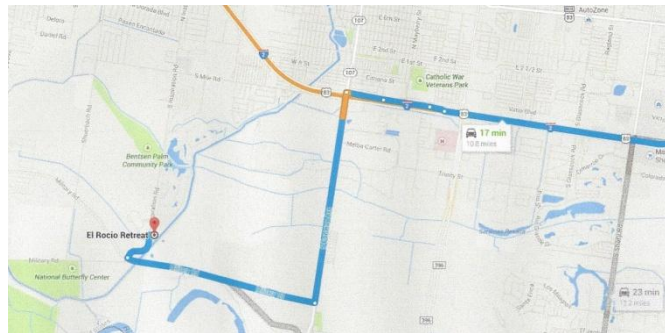

El Rocio
B & B and Retreat
Mission, Texas

Driving directions to El Rocio Retreat, 2519 South Inspiration Rd, Mission, TX 78572
(956) 584-7432 Go to www.elrocioretreat.com for map and more information.

1. Head **west** on **W Expressway 83**
2. Take the exit toward **Conway St**
3. Turn **left** at stop light and go south on Conway – (2 miles)
4. Turn **right** at Military Parkway. (Just before Water Tower)
5. Stay on Military Parkway 1.7 miles.
6. Look for the bridge crossing a canal. Soon after that you will ...
7. Turn right (north) on Inspiration Rd. (1/4 mile)
8. The entrance of El Rocio Retreat is across the street from the Veteran's State Cemetery.